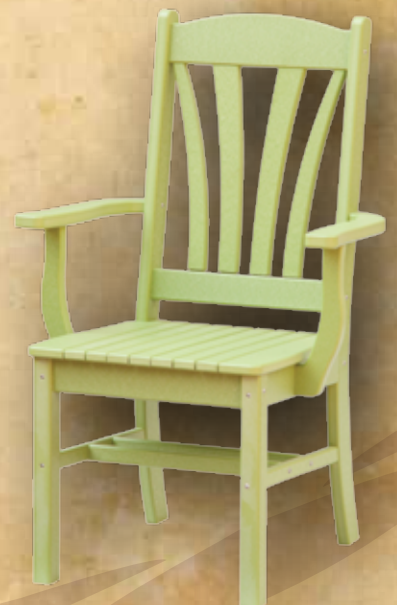

Fine Details

Glider Construction

Wide Arm Construction Detail

360° Swivel Detail

Poly Dining Sets

Poly

Add a color and style to your outdoor living with our durable Poly Dining Sets. Available in a full array of colors, this well-made collection features a variety of chair styles and tables shapes to accommodate nearly any lifestyle. Created with special poly material to withstand the heat of summer and the everyday wear and tear of the seasons, our Poly Dining Sets promise maintenance-free enjoyment year after year.