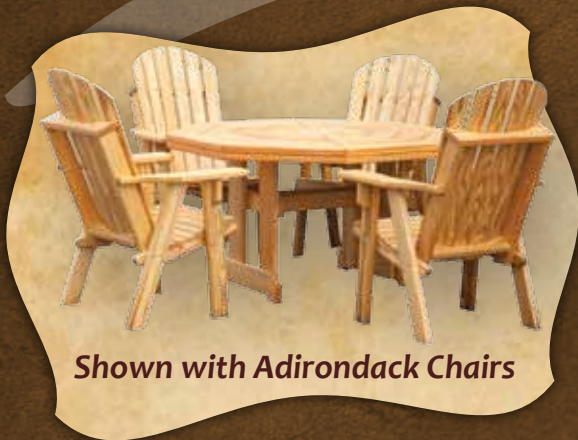

#201 Adirondack
29" L x 53" H x 28" D

#301 Rollback
29" L x 55" H x 28" D

#401 Cottage
29" L x 52" H x 28" D

Wood

Picnic Tables

Shown with four benches

#604-6 Regular Tables

604-6 72" L x 29" H x 33.5" D

604-5 60" L x 29" H x 33.5" D

604-8 96" L x 29" H x 33.5" D

Wood picnic tables standard with umbrella hole.

Shown with four benches

Picnic Tables

Wood picnic tables standard with umbrella hole.

Shown with Adirondack Chairs

(Available with any style chair)

#601-57 Large Octagon Table

29.5" H Top 57"

#601-45 Small Octagon Table

29.5" H Top 45"

#602-57 Octagon Picnic Tables

86" L x 29" H x Top 57"

#602-45 Octagon Picnic Tables