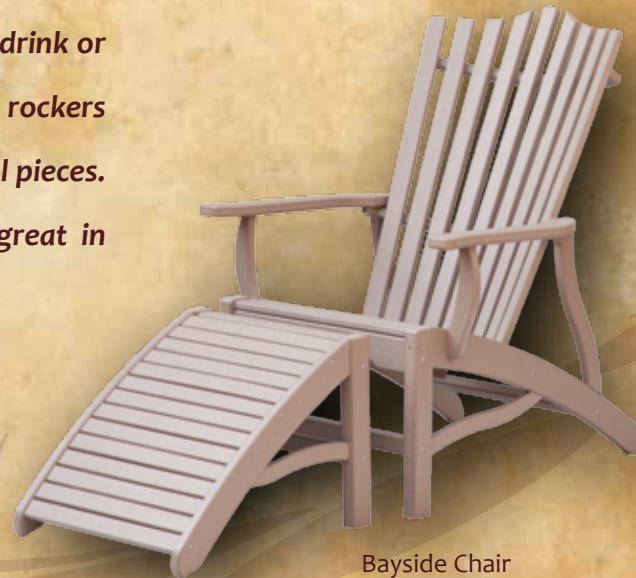

#2200 Fan Back Chair
19" L x 39" H x 24" D

Two tone available

Optional engraving
available on poly
furniture

Garden Benches & Bayside Chair

poly

Feel as though you're relaxing by the water - no matter where you live - with our Garden Benches and Bayside Chair. Beachy lounge chair with ottoman turn nearly any day into the perfect summer day. Handy side tables are just perfect for a cool drink or that latest novel. Benches, chairs and rockers round out this collection of fun, casual pieces. And a choice of bright colors look great in nearly any outdoor setting.